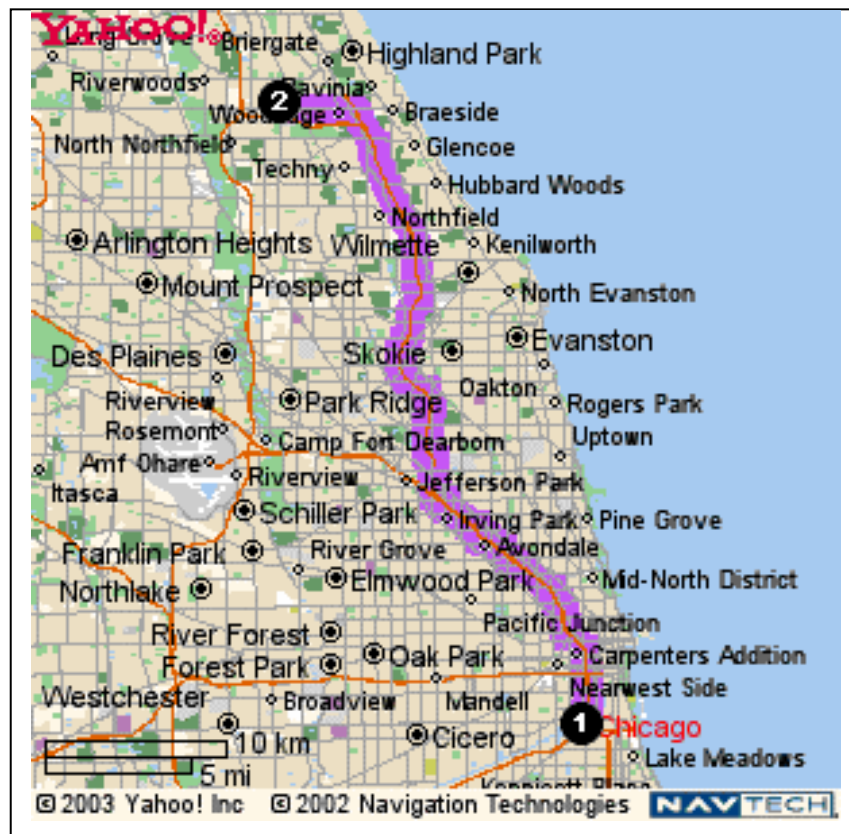

Directions to NCH from O'Hare Airport

- Follow 190 East (Airport road to City)
- Exit at 294 North (to Milwaukee [Wisconsin])
- You will go through a toll booth (toll is 50¢) You will be on this road approximately 15 miles
- Exit at Lake-Cook Road and turn right at top of ramp.
- Take Lake-Cook Road approximately 1 mile to Pfingsten Rd. and turn left.
- NCH is the third driveway on the right, a three story brown building 155 Pfingsten Rd. — Suite 200 (847.317.5500)

Directions to NCH from Downtown

- Take I-90/94 North to Edens Expressway (I-94). I-94 will split to I-94/Rt. 41.
- Follow the split to Rt. 41 and exit at Lake-Cook Road.
- Go approximately 1-1/2 miles to Pfingsten Rd. and turn right. NCH is the third driveway on your right, a three story brown building.
155 Pfingsten Road — Suite 200. (847.317.5500)

Directions to NCH from Wisconsin

- Take I-94 South to Lake-Cook Road.
- Turn left at top of ramp. Take Lake-Cook Road approximately 1 mile to Pfungsten Rd. and turn left.
- NCH is the third driveway on the right, a three story brown building 155 Pfungsten Rd. — Suite 200 (847.317.5500)